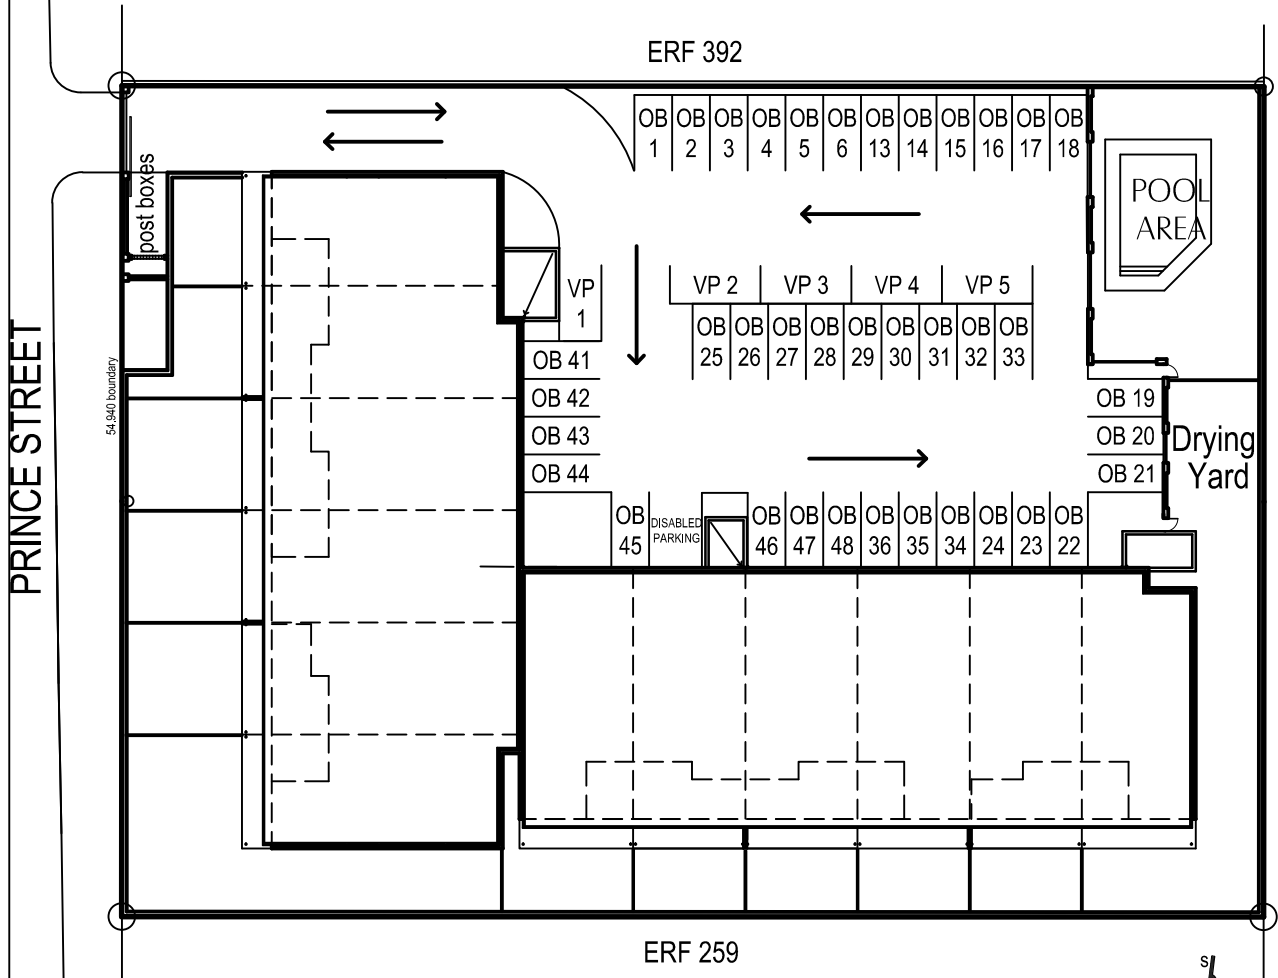

Basement Parking

PRINCE STREET

ERF 392

ERF 259

Parking Layout
Scale 1:500